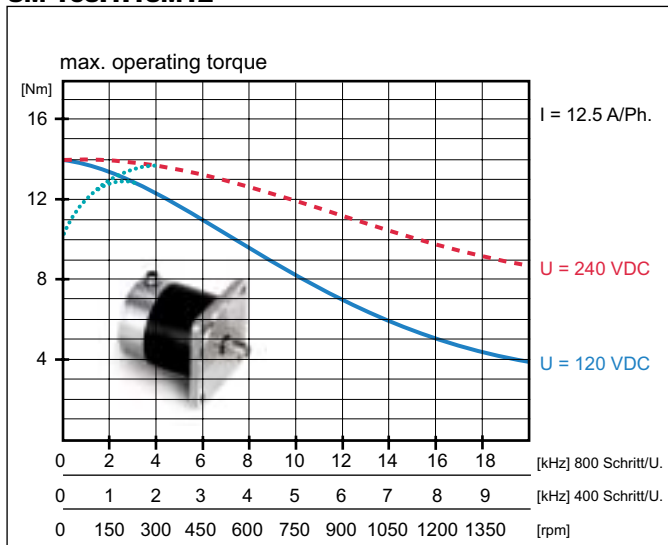

SM 168.1.18M12